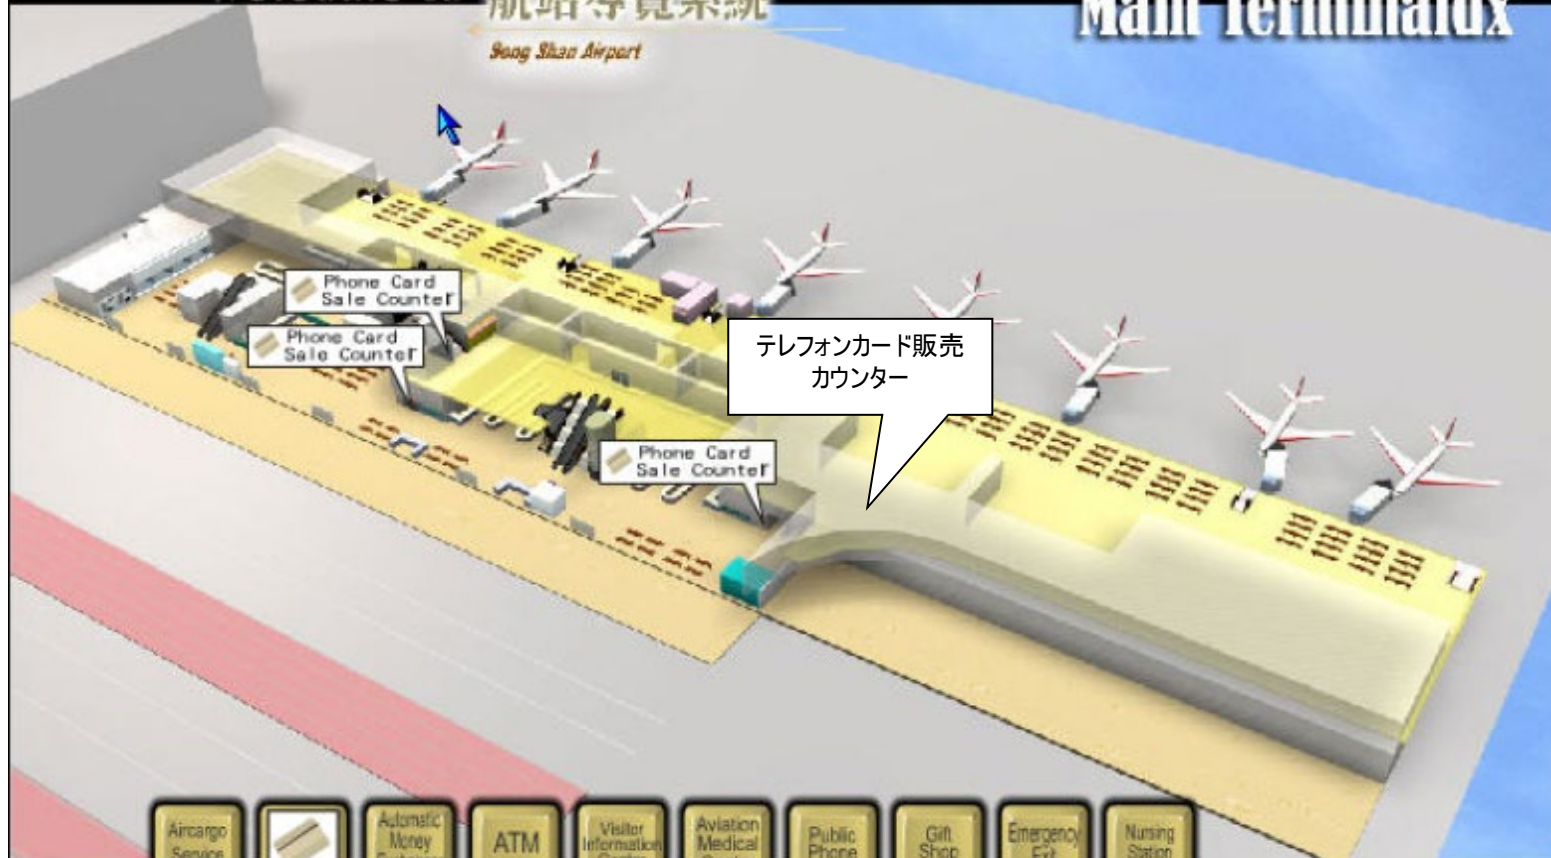

台北松山機場

Welcome to 航站導覽系統

Song Shan Airport

Airlines Counter

Terminal Facilities

Main Terminaldx

- Aircargo Service
- Postal Service
- Automatic Money Exchange
- Lavatory
- ATM
- General Office
- Visitor Information Center
- Departure Gate
- Aviation Medical Center
- Arrival Exit
- Public Phone
- Airport Service Counter
- Gift Shop
- Disability-free Environment
- Emergency Exit
- Restaurant
- Nursing Station
- Coin Locker
- Bank

台北松山機場

Welcome to 航站導覽系統

Song Shan Airport

Airlines Counter

Terminal Facilities

Main TerminalIdx

- |                   |                         |                |                            |                         |                         |                             |                |                 |      |
|-------------------|-------------------------|----------------|----------------------------|-------------------------|-------------------------|-----------------------------|----------------|-----------------|------|
| Air cargo Service | Phone Card Sale Counter | ATM            | Visitor Information Center | Aviation Medical Center | Public Phone            | Gift Shop                   | Emergency Exit | Nursing Station |      |
| Postal Service    | Lavatory                | General Office | Departure Gate             | Arrival Exit            | Airport Service Counter | Disability-free Environment | Restaurant     | Coin Locker     | Bank |